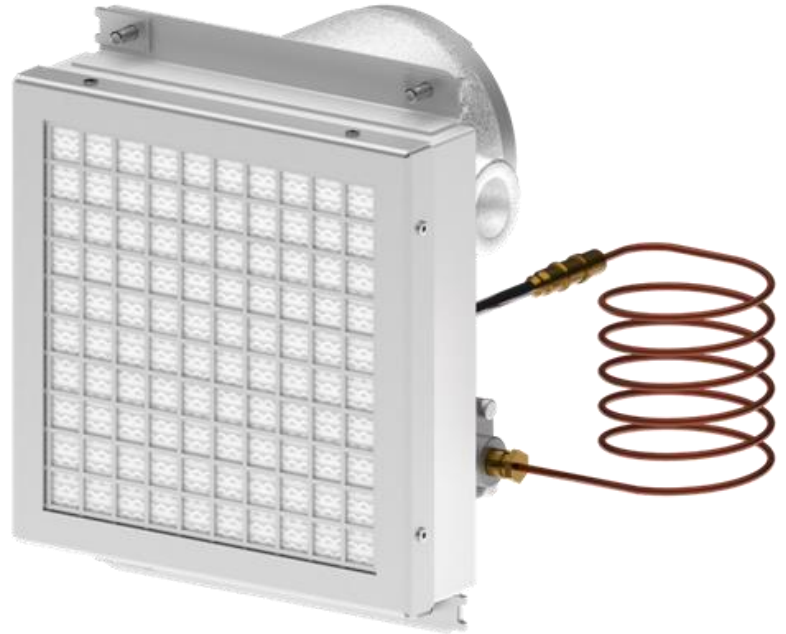

6" x 6" Liquid Propane Gas Space Heater

Description

Ideal for small buildings or enclosures such as a meter house.

Please contact us if you need assistance with determining the specific size heater for your needs.

Specifications

Heater Size
BTU Rating
Starting Voltage
Starting Amps
Fuel Gas
Approximate Weight

6" x 6"
1,500 BTU/HR
120 Volts
0.7 Amps
Liquid Propane Gas
4 lbs