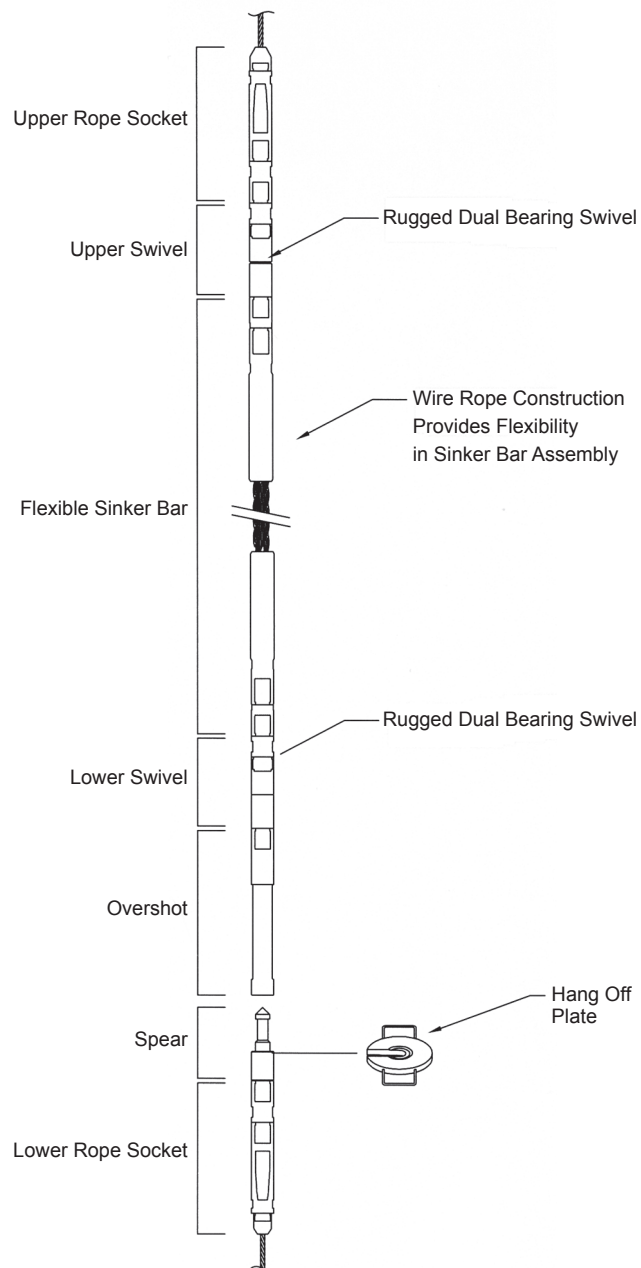

Cable Guided Fishing Assemblies

CABLE GUIDED FISHING ASSEMBLY WITH FLEXIBLE SINKER BAR

OUTSIDE DIAMETER (INCHES)	1-3/8	1-11/16	2-1/8 Knuckle
COMPLETE ASSEMBLY
SWIVEL	LCM47-100	LCM98-100	LCM71-100
FLEXIBLE SINKER BAR	LCM45-100	LCM97-100	LCM42-100
ROPE SOCKET – UPPER	LCM49-100	LCM12-102	LCM72-100
ROPE SOCKET – LOWER	LCM49-100	LCM12-102	LCM72-100
KNUCKLE JOINT	LCM92-100	LCM93-102	LCM94-100

ACCESSORIES

T-BAR CLAMP ASSEMBLY	LCM01-104	LCM01-104	LCM01-104
SPEAR HEAD OVERSHOT	LCM48-100	LCM76-100	LCM65-100