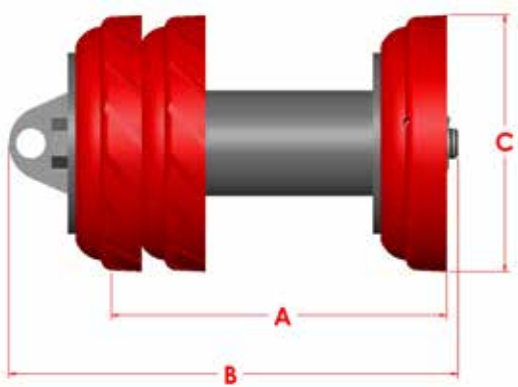

## JC

3-14" (76-356mm)

The unique design of the JC Cup provides the user all the advantages of the Apache Series C Cup with the added benefit of the jetting action. The grooves in the surface of the cup create five times the cleaning surface enabling a calibrated amount of fluid to pass along the pipe wall to jet away and suspend any wax, sand or other debris.

Size	A	B	C	Weight	Part #
3"	5.500	7.000	3.375	2	70380303
4"	6.625	8.375	4.375	4	70380304
6"	9.875	13.750	6.375	15	70380306
8"	11.375	15.250	8.500	26	70380308
10"	15.250	19.500	10.625	47	70380310
12"	18.250	22.750	12.500	64	70380312
14"	21.250	25.875	13.875	75	70380314

### Features:

Comes equipped with 2 standard JC series Cups and one rear ported Series C Cup.