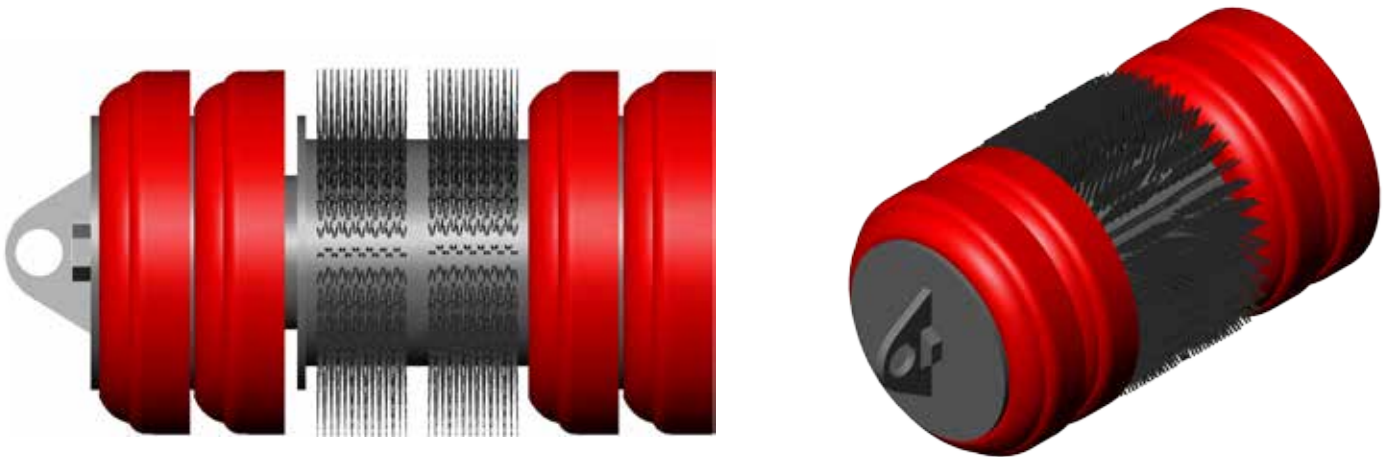

SCRAPER CUP

DC4R

6-14" (152-356mm)

Apache series DCR cleaning pigs are used to remove debris from pipelines thereby improving valuable flowrates. DC4R pigs come standard with four Apache Series C cups manufactured from high quality Reliathane.

Features:

Elements and brushes can be easily replaced to provide additional service. Similar in design to the SCR pigs, the DCRs are equipped with two fixed steel brushes to further enhance cleaning performance.

Options:

- Gauging plates of aluminum or steel, and either in slotted or standard styles.
- Carbon steel, stainless steel, pencil or plastic brushes.
- Magnets are available.