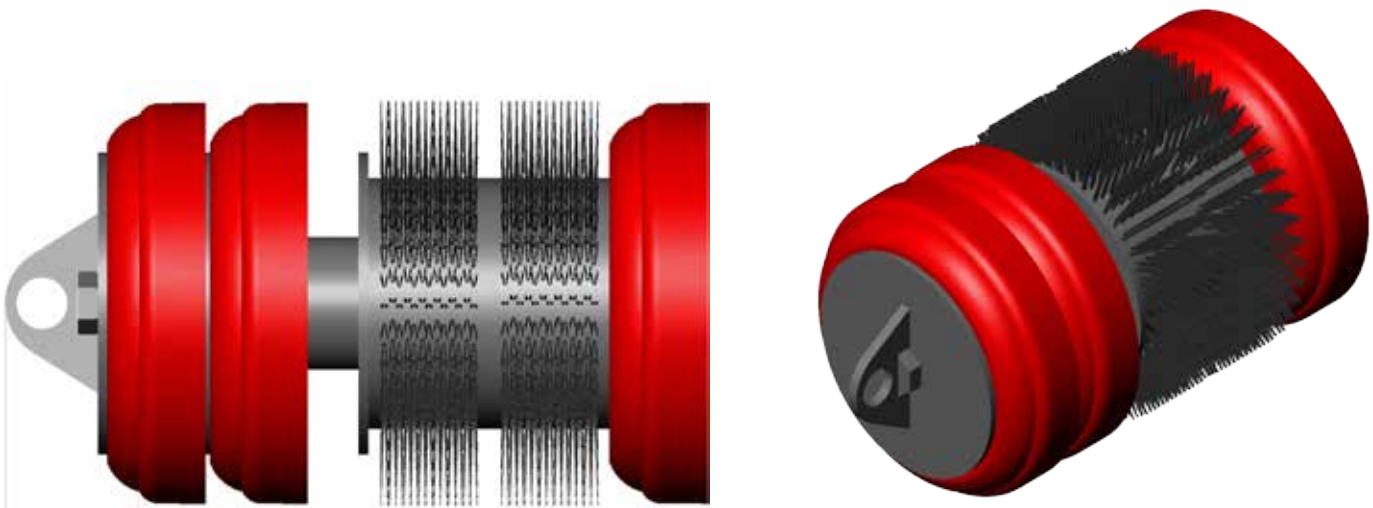

SCRAPER CUP

DC3R

6-14" (152-356mm)

Apache series DCR cleaning pigs are used to remove debris from pipelines thereby improving valuable flowrates. DC3R pigs come standard with three Apache Series C cups manufactured from high quality Reliathane.

Features:

Elements and brushes can be easily replaced to provide additional service. Similar in design to the SCR pigs, the DCRs are equipped with two fixed steel brushes to further enhance cleaning performance.

Options:

- Gauging plates of aluminum or steel, and either in slotted or standard styles.
- Carbon steel, stainless steel, pencil or plastic brushes.
- Magnets are available.